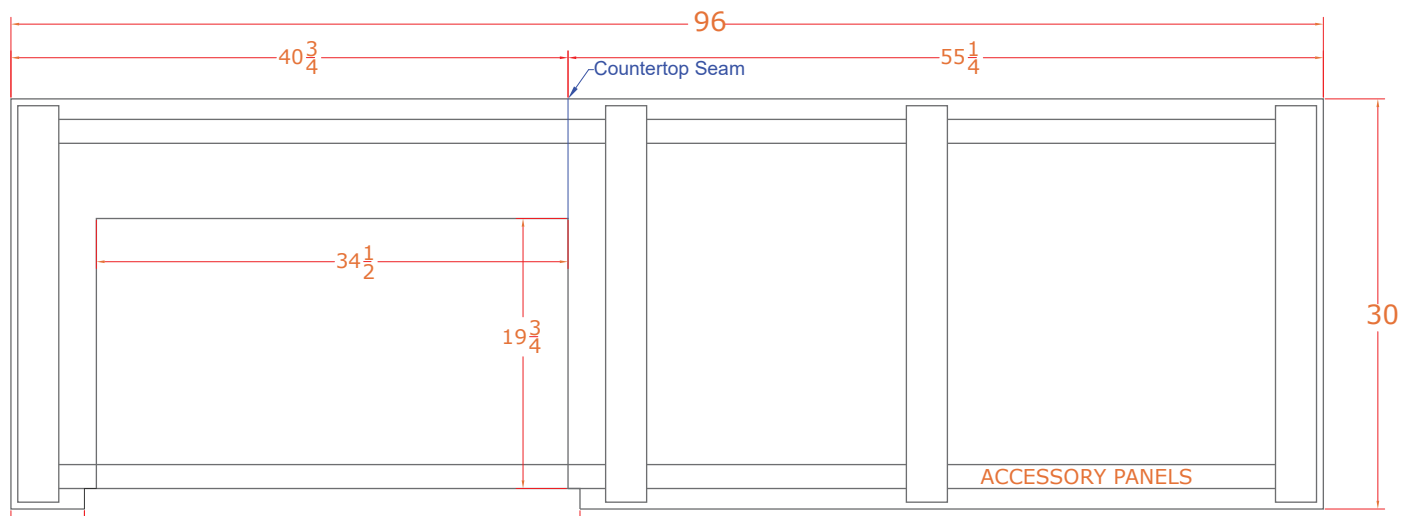

HART96 Haven Outdoor + Artisan 8 Foot Outdoor Kitchen Island

BACK VIEW

TOP VIEW

HART96 Haven Outdoor + Artisan 8 Foot Outdoor Kitchen Island

FRONT VIEW

SIDE VIEW