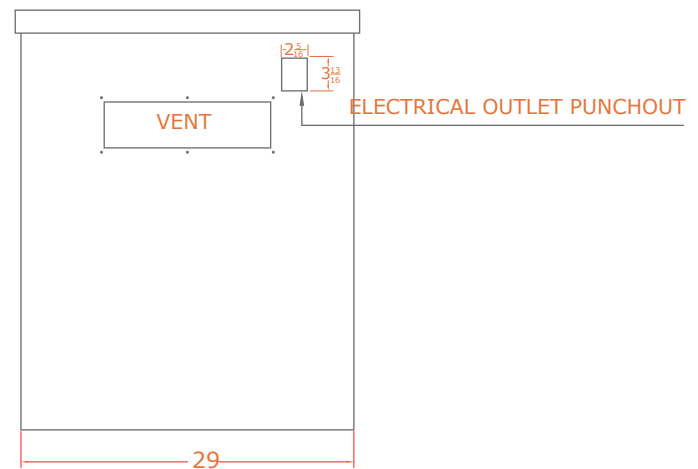

HART96 Haven Outdoor + Artisan 8 Foot Outdoor Kitchen Island

BACK VIEW

TOP VIEW

HART96 Haven Outdoor + Artisan 8 Foot Outdoor Kitchen Island

FRONT VIEW

SIDE VIEW