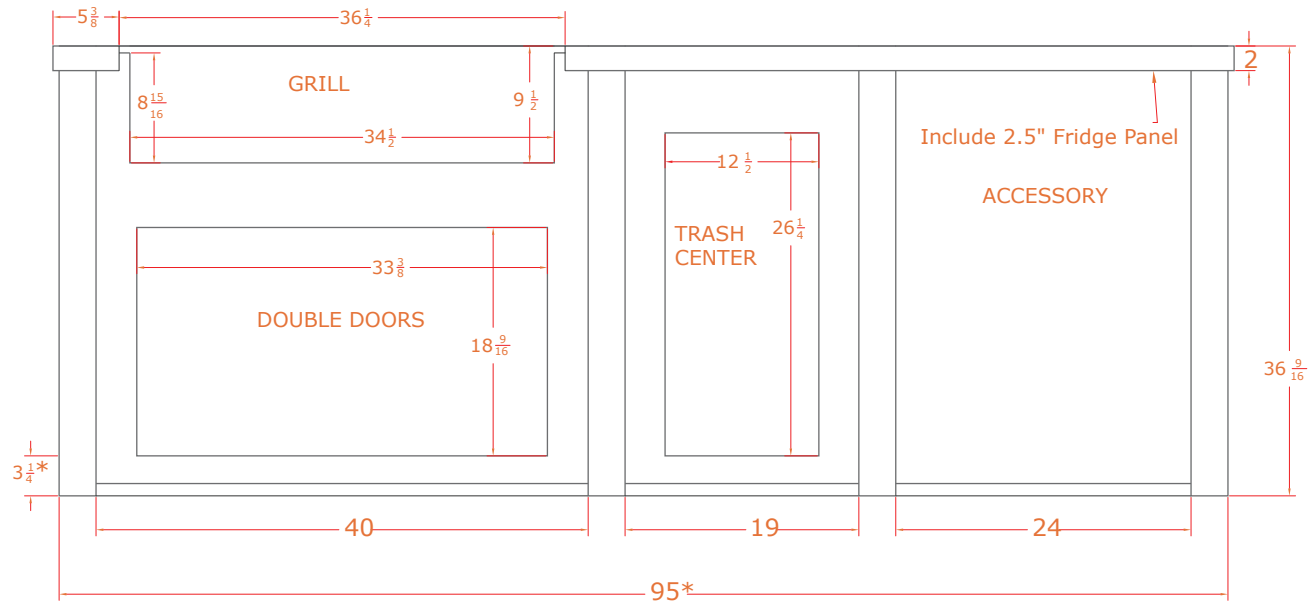

HART96 Haven Outdoor + Artisan 8 Foot Outdoor Kitchen Island

BACK VIEW

TOP VIEW

HART96 Haven Outdoor + Artisan 8 Foot Outdoor Kitchen Island

FRONT VIEW

SIDE VIEW