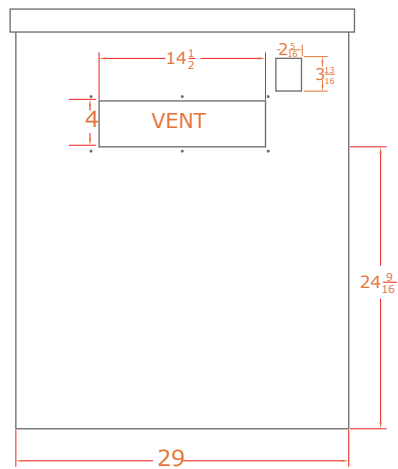

HART96 Haven Outdoor + Artisan 8 Foot Outdoor Kitchen Island

BACK VIEW

TOP VIEW

HART96 Haven Outdoor + Artisan 8 Foot Outdoor Kitchen Island

FRONT VIEW

SIDE VIEW