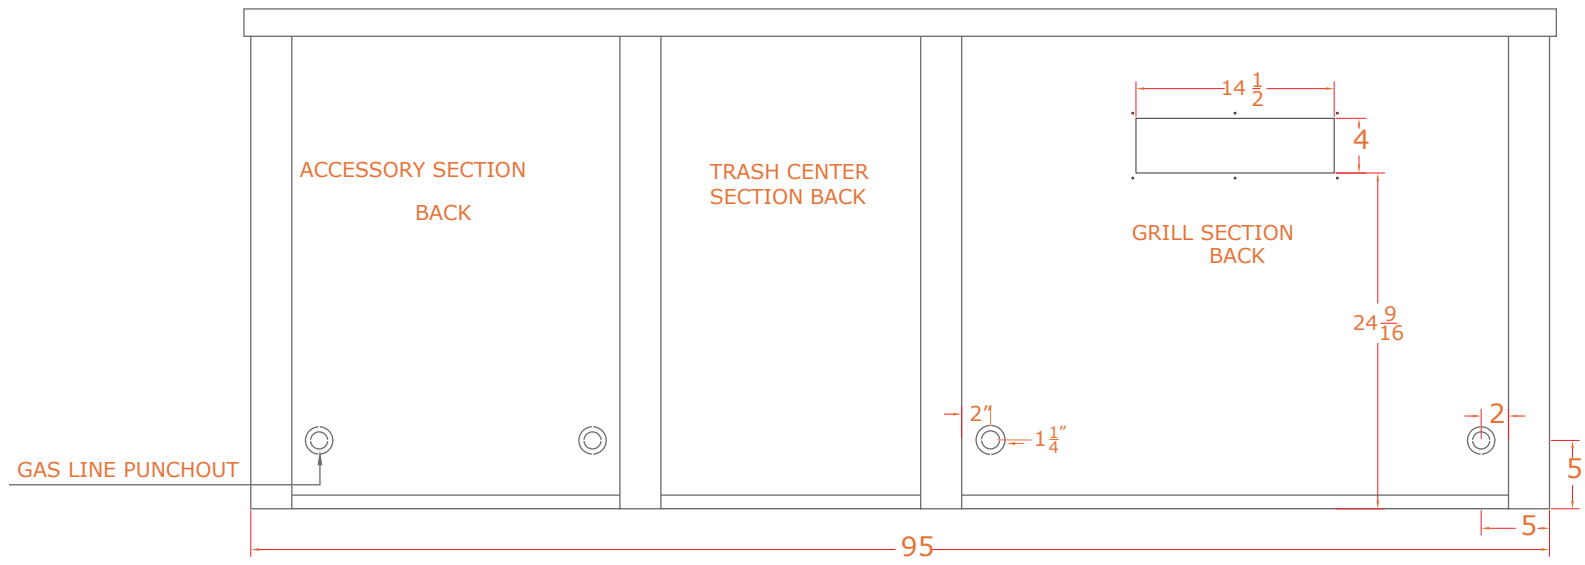

HART96 Haven Outdoor + Artisan 8 Foot Outdoor Kitchen Island

BACK VIEW

TOP VIEW

HART96 Haven Outdoor + Artisan 8 Foot Outdoor Kitchen Island

FRONT VIEW

SIDE VIEW